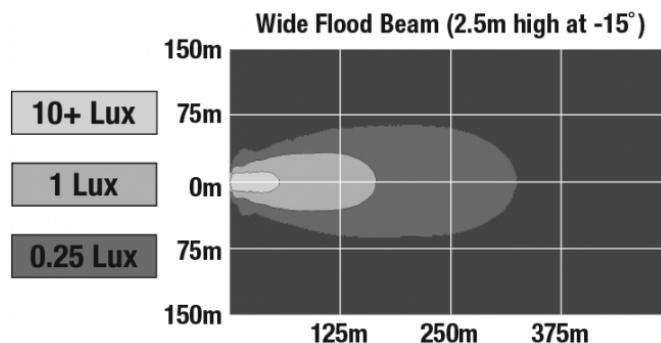

## PHOTOMETRIC SPECIFICATIONS

|                                      |                                 |
|--------------------------------------|---------------------------------|
| <b>Raw Lumen Output</b>              | 40,000                          |
| <b>Effective Lumen Output</b>        | 20,000                          |
| <b>Nominal LED Color Temperature</b> | 5700 K                          |
| <b>Beam Pattern(s)</b>               | Forward Lighting - Flood (Wide) |